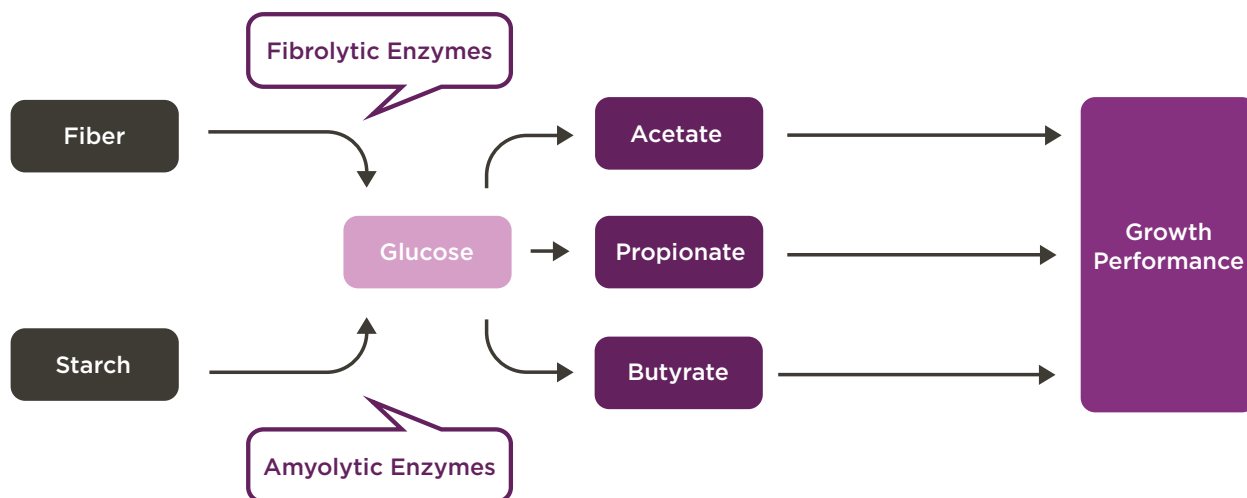

Optimizing forage utilization can be the key to driving performance. When feed quality is less than ideal, a portion of the nutrients can be locked up in non-digestible fibers. In the case of high-starch diets, some starches pass through cattle and are wasted in manure. The correct combination of enzymes can help unlock the nutrients from feeds to make them available for performance optimization.

Expand what's possible with optimal starch and fiber digestion

Factors impacting feed digestibility include feed quality, protein and energy supplementation and completeness of feed fermentation. Cellulo-Gest® feed additive is a uniquely blended enzyme supplement designed to aid digestion of the forage components cattle cannot digest, including cellulose and hemicellulose, and turn them into nutrients cattle can use. It contains enzymes from multiple sources to target multiple forms of fiber and starch.

Optimal fiber digestibility supports dry matter intake, energy absorption, and production of acetate, butyrate and propionate for optimal cattle growth.

Cellulo-Gest® feed additive delivers results

Research trial results demonstrate that, on average compared to cattle in the control group, cattle fed Cellulo-Gest® feed additive experienced¹:

- Higher average daily gain
- Improved feed efficiency

Cellulo-Gest® feed additive delivers multi-component support

¹An evaluation of Cellulo-Gest® supplement to enhance forage digestibility and improve performance of growing calves. V.L. Anderson, C.L. Engel, and R. Dvorak. North Dakota State University. 2013.