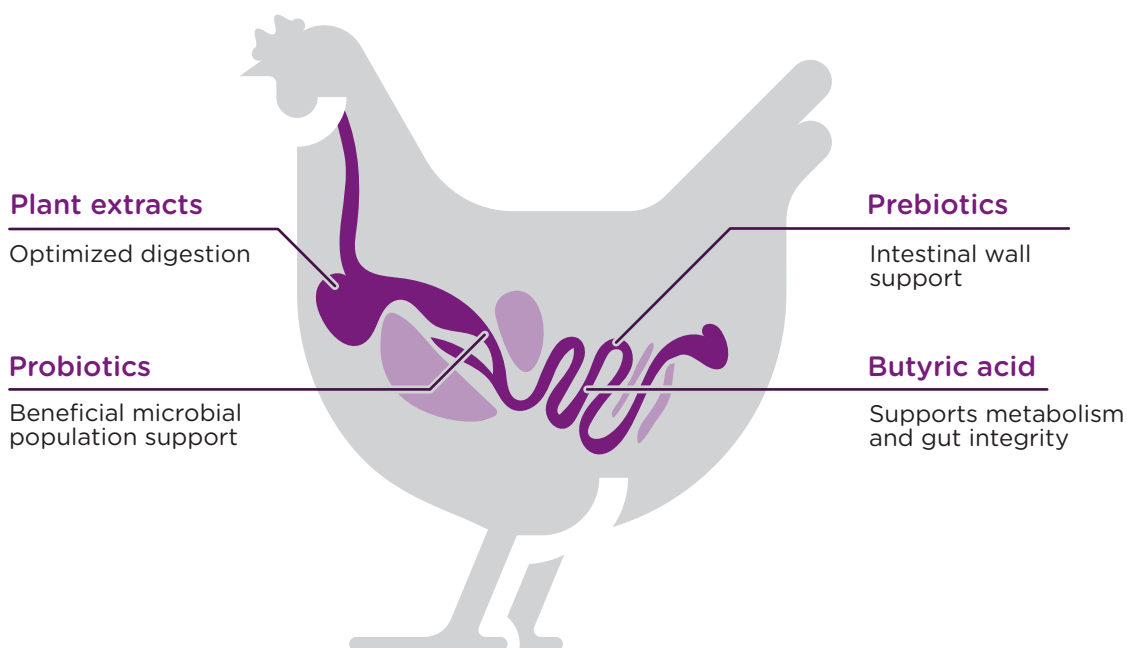

The perfect blend delivers powerful results.

A lot can influence a bird's health and performance. Vaccinations, environmental changes and stress can all negatively impact the digestive system and intestinal lining. A multi-component solution provides the support you need to help ensure it all goes right, even with so many variables.

Multiple components expand what's possible

Beacon® feed additive contains a select combination of prebiotics, probiotics, plant extracts and butyric acid. When combined, these four ingredients deliver optimized support compared to feeding individual ingredients separately.

Prebiotic yeast extracts support gut integrity. Probiotics help support beneficial microbial populations. Plant extracts stimulate the secretion of enzymes to optimize digestion, and butyric acid supports metabolism and gut integrity. Together, these ingredients support the immune system through optimal gut function and integrity of the intestinal wall.

Multi-component feed additives also support efficiency in feed manufacturing and mixing. They can reduce the total number of products you need to store in the feed mill. They can also help manage the cost of bag disposal, save time unloading trucks and moving products, and simplify product ordering.

Beacon® feed additive delivers multi-component support

Expand what's possible
in poultry performance
at pmiadditives.com

PRODUCTS AVAILABLE IN THE USA FROM:

Nutra Blend Central	Neosho, Missouri / Tel: 800.657.5657
Nutra Blend East	North Troy, Vermont / Tel: 800.945.4474
Nutra Blend West	Madera, California / Tel: 559.661.6161