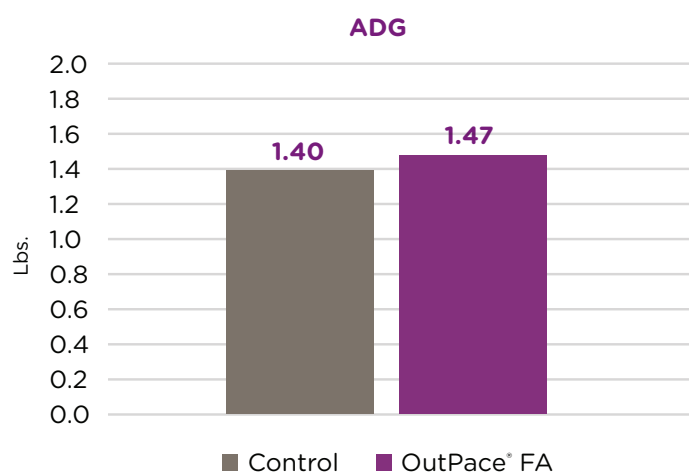

Change is a big deal for young pigs.

Change is inevitable for growing pigs. Stressors include mixing with new pen mates at weaning and transitioning from complex starter diets to less complex grower diets. Each of these stressors can interrupt feed intake, which in turn opens the door for loss of performance and disease risks.

Support the gut to expand what's possible

A single solution isn't enough to help nursery and grower pigs overcome the variety of challenges they face. They need multi-functional nutrition to help them continue performing. OutPace® feed additive contains a carefully researched blend of plant extracts, activated medium-chain fatty acids (MCFAs) and acidifiers to support optimal feed efficiency.

Activated or "free" MCFAs are readily available for use in the gut and are an effective source of energy for healthy intestinal cells, as well as pig performance. A healthy intestinal lining helps support immunity, feed intake and nutrient digestibility.

The OutPace® feed additive difference

Data from a 2019 meta-analysis of feed trials shows OutPace® feed additive supports optimal pig performance in late nursery.

- Average difference of +5.0% in ADG vs. control¹
- Average difference of -3.2% in F:G vs. control¹

ADG and F:G difference of late nursery pigs fed OutPace® feed additive vs. control¹

Late nursery pigs from 33 to 59 lbs. (4 trials) Feeding rate = 2.5 lbs. p<0.05

¹OutPace® Feed Additive Meta-Analysis Study, 2019. Trials included: FT138N-14, FT140N-14, FT142N-15, and PS1038

PRODUCTS AVAILABLE IN THE USA FROM:

Nutra Blend Central	Neosho, Missouri / Tel: 800.657.5657
Nutra Blend East	North Troy, Vermont / Tel: 800.945.4474
Nutra Blend West	Madera, California / Tel: 559.661.6161