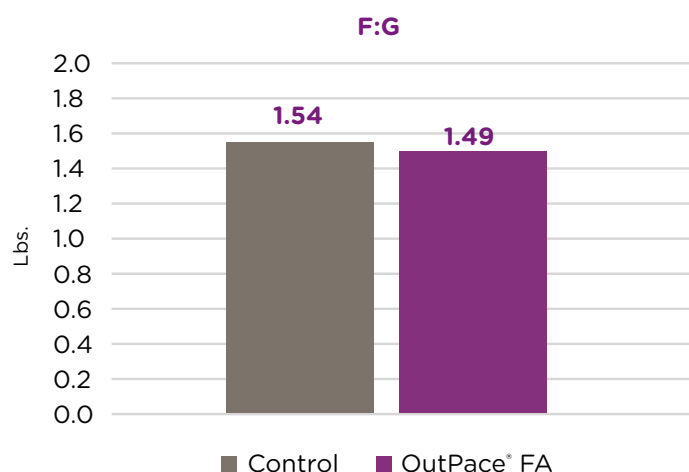

Change is a big deal for young pigs.

Change is inevitable for growing pigs. Stressors include mixing with new pen mates at weaning and transitioning from complex starter diets to less complex grower diets. Each of these stressors can interrupt feed intake, which in turn opens the door for loss of performance and disease risks.

Support the gut to expand what's possible

A single solution isn't enough to help nursery and grower pigs overcome the variety of challenges they face. They need multi-functional nutrition to help them continue performing. OutPace® feed additive contains a carefully researched blend of plant extracts, activated medium-chain fatty acids (MCFAs) and acidifiers to support optimal feed efficiency.

Activated or "free" MCFAs are readily available for use in the gut and are an effective source of energy for healthy intestinal cells, as well as pig performance. A healthy intestinal lining helps support immunity, feed intake and nutrient digestibility.

The OutPace® feed additive difference

Data from a 2019 meta-analysis of feed trials shows OutPace® feed additive supports optimal pig performance in late nursery.

- Average difference of +5.0% in ADG vs. control¹
- Average difference of -3.2% in F:G vs. control¹

ADG and F:G difference of late nursery pigs fed OutPace® feed additive vs. control¹

Late nursery pigs from 33 to 59 lbs. (4 trials) Feeding rate = 2.5 lbs. p<0.05

¹OutPace® Feed Additive Meta-Analysis Study, 2019. Trials included: FT138N-14, FT140N-14, FT142N-15, and PS1038

PRODUCTS AVAILABLE IN THE USA FROM:

Nutra Blend Central	Neosho, Missouri / Tel: 800.657.5657
Nutra Blend East	North Troy, Vermont / Tel: 800.945.4474
Nutra Blend West	Madera, California / Tel: 559.661.6161